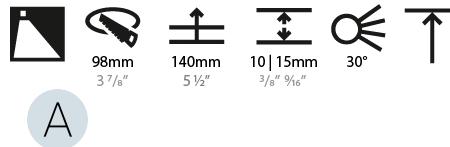

PHYSICAL

Shape: Round
Diameter (mm): 107
Diameter (in): 4 3/8
Height (mm): 118
Height (in): 4 5/8
Ceiling Thickness (mm): 10 / 12.5 / 15
Ceiling Thickness (in): 3/8 or 1/2 or 9/16
Min. Recessing Depth (mm): 140
Min. Recessing Depth (in): 5 1/2
Light Distribution: Adjustable / Asymmetric
Weight (kg): 0.473
Weight (lbs): 1.04
Fixture Finish: SSR / BKV / CWI / CRY / HAB / UFT / ITA / RUA / FTG / MYG / LOD / PUS / FRO / FUP / KIA / POP / BLS / SPG / MEY / GOH / GUM / CHC / COM / ABZ / JAG / OBR / MOS / ROR
Fixture Material: Aluminum Die Cast
Cut-out Measurements: 98mm / 3 7/8"

ELECTRICAL

Lamp Type: LED (Zhaga Standard)
Input Wattage (W): 16.5
Total Output Wattage (W): 14
Dimming: Tri-Mode (Non-Dimming and Phase Dimming (120Vac only) and 0-10V Dimming)
Driver Included: No
Driver Location: Recessed Housing
Driver Type: Constant Current - Universal
Driver Class: Class 2
Housing: See components
Input Voltage (V): 120 - 277
Constant Current (MA): 350

LED

Number of LEDs: 1
Color Temperature (°K): 2700 / 3000 / 3500 / 4000
Max. Delivered Lumen (lm): 1030 / 1070 / 1117 / 1140
Nominal Lumen (lm): 1386 / 1438 / 1511 / 1542
CRI: >90 CRI
Lamp Life (hrs): 50000

OPTICAL

Reflector: 20 / 40 / 60
Adjustability: Fixed

RATINGS AND CERTIFICATIONS

Certified By: Certified for North American Standards
IP rating: IP20