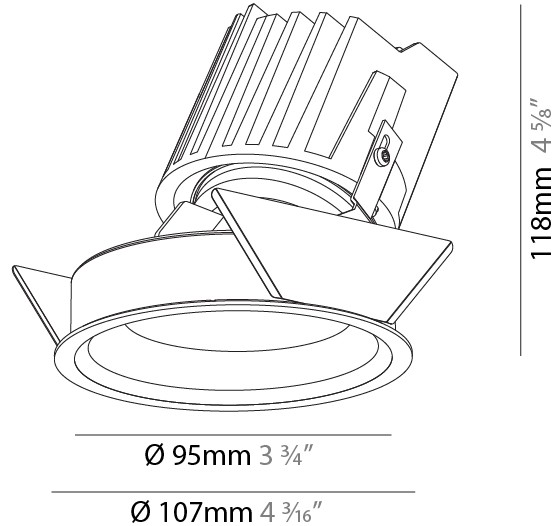

PHYSICAL

Shape: Round
Diameter (mm): 107
Diameter (in): 4 3/8
Height (mm): 118
Height (in): 4 5/8
Ceiling Thickness (mm): 10 / 12.5 / 15
Ceiling Thickness (in): 3/8 or 1/2 or 9/16
Min. Recessing Depth (mm): 140
Min. Recessing Depth (in): 5 1/2
Light Distribution: Adjustable / Asymmetric
Weight (kg): 0.473
Weight (lbs): 1.04
Fixture Finish: SSR / BKV / CWI / CRY / HAB / UFT / ITA / RUA / FTG / MYG / LOD / PUS / FRO / FUP / KIA / POP / BLS / SPG / MEY / GOH / GUM / CHC / COM / ABZ / JAG / OBR / MOS / ROR
Fixture Material: Aluminum Die Cast
Cut-out Measurements: 98mm / 3 7/8"

ELECTRICAL

Lamp Type: LED (Zhaga Standard)
Input Wattage (W): 16.5
Total Output Wattage (W): 14
Dimming: Tri-Mode (Non-Dimming and Phase Dimming (120Vac only) and 0-10V Dimming)
Driver Included: No
Driver Location: Recessed Housing
Driver Type: Constant Current - Universal
Driver Class: Class 2
Housing: See components
Input Voltage (V): 120 - 277
Constant Current (MA): 350

LED

Number of LEDs: 1
Color Temperature (°K): 2700 / 3000 / 3500 / 4000
Max. Delivered Lumen (lm): 1030 / 1070 / 1117 / 1140
Nominal Lumen (lm): 1386 / 1438 / 1511 / 1542
CRI: >90 CRI
Lamp Life (hrs): 50000

OPTICAL

Reflector: 20 / 40 / 60
Adjustability: Fixed

RATINGS AND CERTIFICATIONS

Certified By: Certified for North American Standards
IP rating: IP20