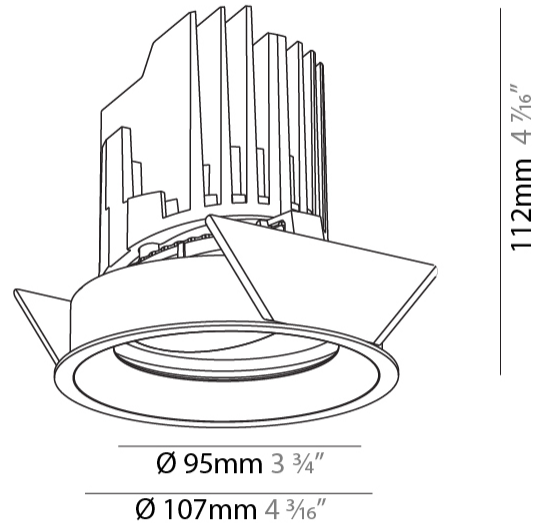

PHYSICAL

Shape: Round
Diameter (mm): 107
Diameter (in): 4 3/16
Height (mm): 112
Height (in): 4 7/16
Ceiling Thickness (mm): 10 / 12.5 / 15
Ceiling Thickness (in): 3/8 or 1/2 or 9/16
Min. Recessing Depth (mm): 130
Min. Recessing Depth (in): 5 1/8
Light Distribution: Adjustable / Downlight
Weight (kg): 0.484
Weight (lbs): 1.07
Fixture Finish: SSR / BKV / CWI / CRY / HAB / UFT / ITA / RUA / FTG / MYG / LOD / PUS / FRO / FUP / KIA / POP / BLS / SPG / MEY / GOH / GUM / CHC / COM / ABZ / JAG / OBR / MOS / ROR
Fixture Material: Aluminum Die Cast
Cut-out Measurements: 98mm / 3 7/8"

ELECTRICAL

Lamp Type: LED (Zhaga Standard)
Input Wattage (W): 16.5
Total Output Wattage (W): 14
Dimming: Tri-Mode (Non-Dimming and Phase Dimming (120Vac only) and 0-10V Dimming)
Driver Included: No
Driver Location: Recessed Housing
Driver Type: Constant Current - Universal
Driver Class: Class 2
Housing: See components
Input Voltage (V): 120 - 277
Constant Current (MA): 500

LED

Number of LEDs: 1
Color Temperature (°K): 2700 / 3000 / 3500 / 4000
Max. Delivered Lumen (lm): 1140 / 1180 / 1245 / 1270
Nominal Lumen (lm): 1386 / 1438 / 1511 / 1542
CRI: >90 CRI
Lamp Life (hrs): 50000

OPTICAL

Reflector: 14 / 18 / 42
Adjustability: Rotational 355°, Tilt 30°

RATINGS AND CERTIFICATIONS

Certified By: Certified for North American Standards
IP rating: IP54